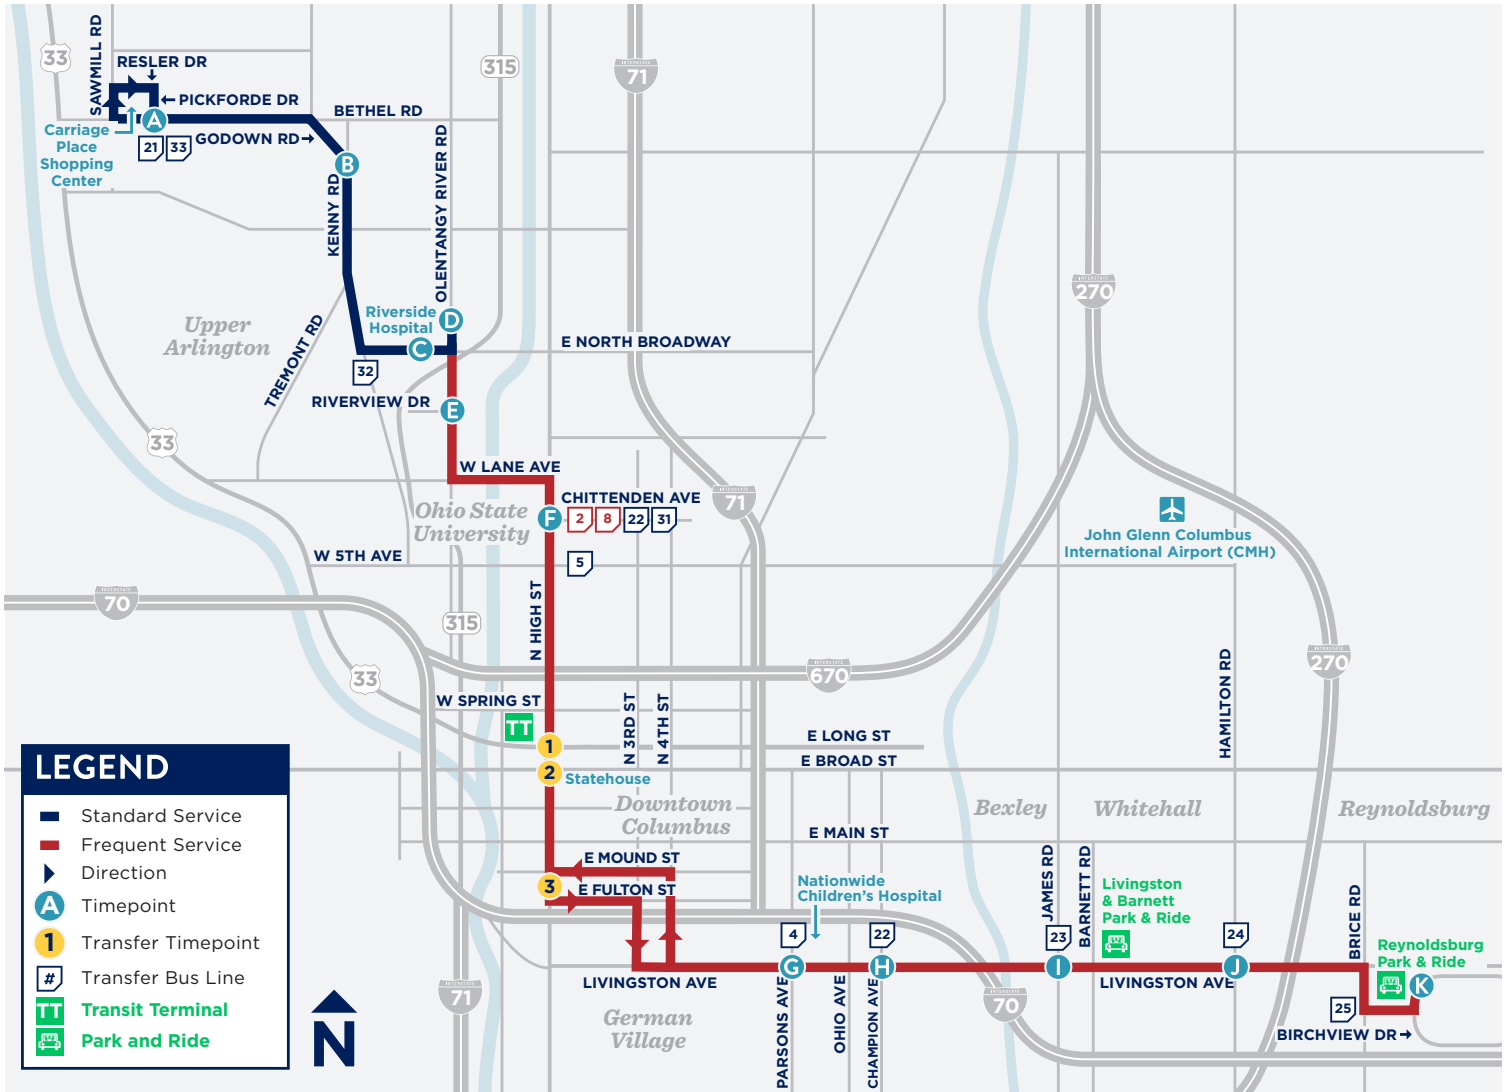

USING YOUR SCHEDULE

Lineups are times when most major lines arrive Downtown at the same time for transfers, occurring all day Sunday and after 9 p.m. Monday-Saturday. See schedule for times.

TRANSFERS

This vehicle line has transfer stops in Downtown.

There are 3 Transfer Zones that allow transfer to Lines 1-11 and CMAX. All lines stop in each zone with the exception of Line 10, which only stops in Zone 2.

WESTBOUND/NORTHBOUND

- ZONE 1:** N High St & E long St Stop 5910
- ZONE 2:** S High St & E Broad St Stop 6464
- ZONE 3:** E Mound St & S High St Stop 1797

EASTBOUND/SOUTHBOUND

- ZONE 1:** N High St & W Long St Stop 4101
- ZONE 2:** N High St & W Broad St Stop 2900
- ZONE 3:** E Fulton St & S High St *Temporary Construction Stop*

LINE 1 MAP

LEGEND

- Standard Service
- Frequent Service
- ▶ Direction
- A Timepoint
- 1 Transfer Timepoint
- # Transfer Bus Line
- TT Transit Terminal
- P&R Park and Ride

LOCAL DESTINATIONS

- Reynoldsburg Park and Ride
- Livingston & Barnett Park and Ride
- Nationwide Children’s Hospital
- Downtown
- The Ohio State University
- Riverside Methodist Hospital
- Carriage Place Shopping Center