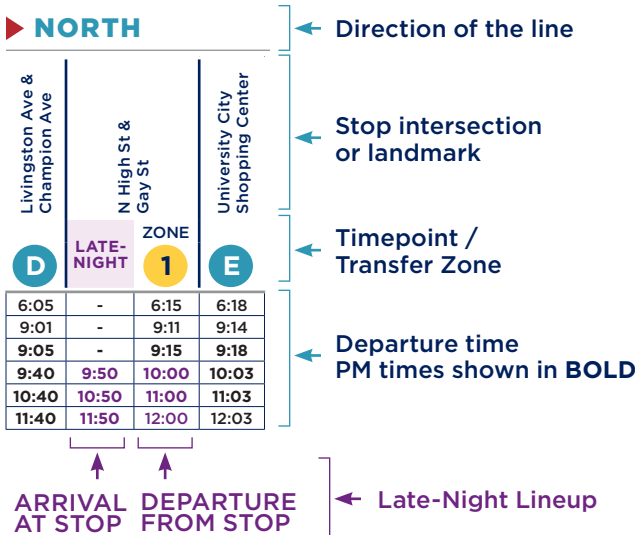

RUSH HOUR

Mon-Fri:
6:30-9 a.m.
3-6 p.m.

HOLIDAY SERVICE

Please note: COTA observes Sunday schedules on holidays, including New Year's Day, Martin Luther King Jr. Day, Memorial Day, Juneteenth, Independence Day, Labor Day, Thanksgiving and Christmas.

USING YOUR SCHEDULE

Lineups are times when most major lines arrive Downtown at the same time for transfers, occurring all day Sunday and after 9 p.m. Monday-Saturday. See schedule for times.

TRANSFERS

This vehicle line has transfer stops in Downtown.

There are 3 Transfer Zones that allow transfer to Lines 1-11 and CMAX. All lines stop in each zone with the exception of Line 10, which only stops in Zone 2.

WESTBOUND/NORTHBOUND

- ZONE 1:** N High St & E long St Stop 5910
- ZONE 2:** S High St & E Broad St Stop 6464
- ZONE 3:** E Mound St & S High St Stop 1797

EASTBOUND/SOUTHBOUND

- ZONE 1:** N High St & W Long St Stop 4101
- ZONE 2:** N High St & W Broad St Stop 2900
- ZONE 3:** E Fulton St & S High St *Temporary Construction Stop*

LINE 1 MAP

LEGEND

- Standard Service
- Frequent Service
- ▶ Direction
- A Timepoint
- 1 Transfer Timepoint
- # Transfer Bus Line
- TT Transit Terminal
- P&R Park and Ride